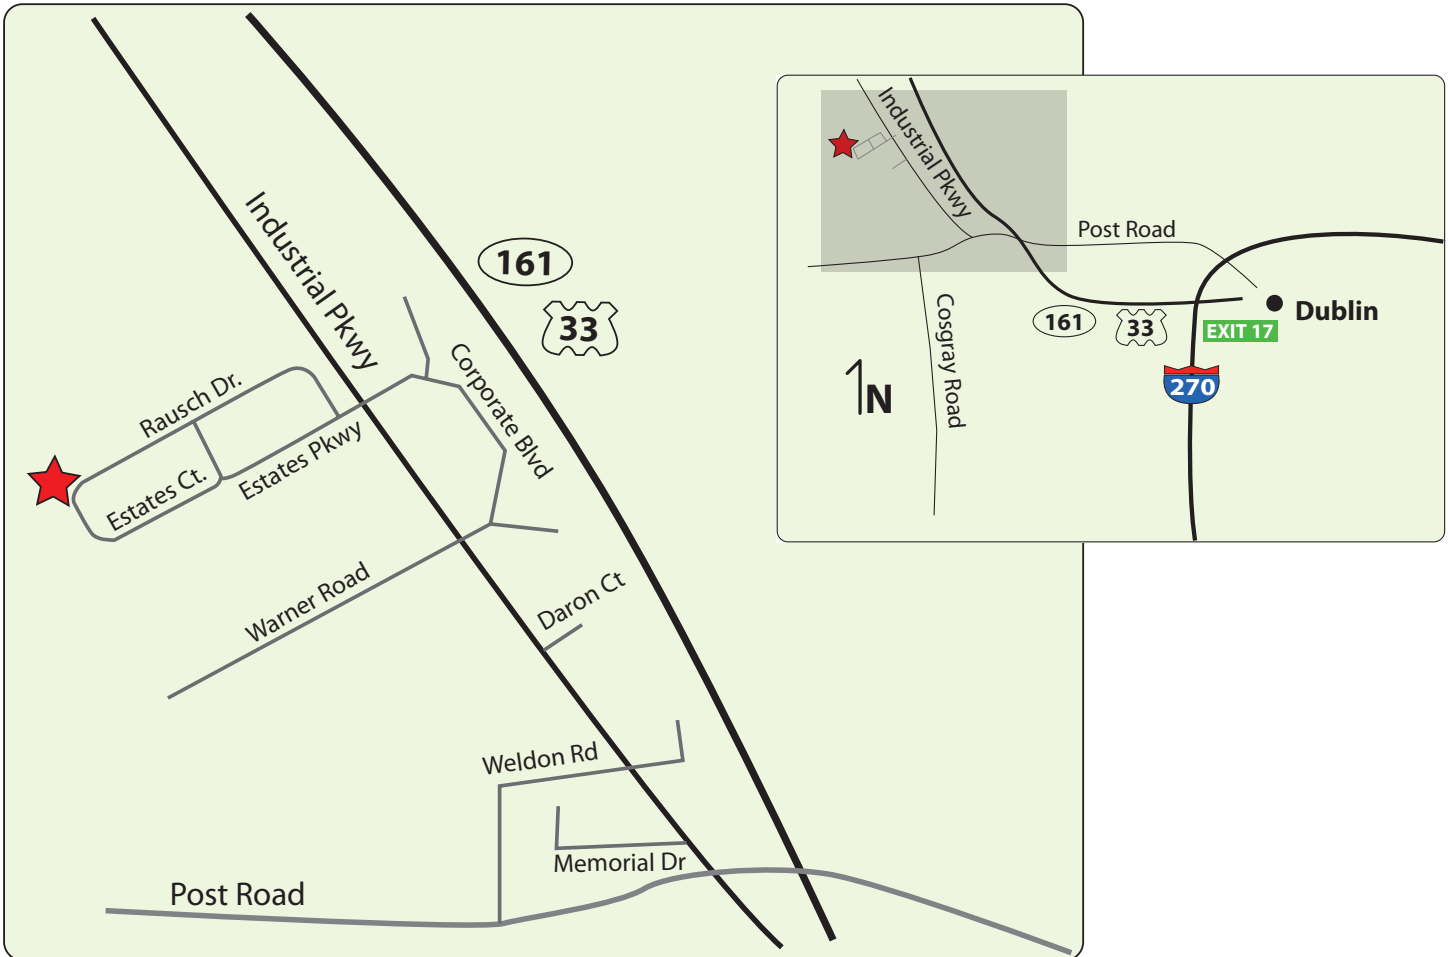

Public Safety Concepts

Public Safety Concepts
8495 Estates Ct
Plain City, OH 43064
Phone: 614-733-0200
Fax: 614-873-7205

Hours of Operation:
Monday - Friday
8:00 AM to 4:30 PM
Eastern Standard Time

- I-270 toward DUBLIN
- Merge onto US-33 with OH-161 W via EXIT 17B toward MARYSVILLE
- Take the OH-161/POST RD exit toward PLAIN CITY
- Turn onto OH-161/POST RD.
- Turn RIGHT onto INDUSTRIAL PKWY/CR-1
- Turn LEFT onto ESTATES PKWY
- Turn LEFT onto ESTATES Ct.
- 8495 Estates Ct